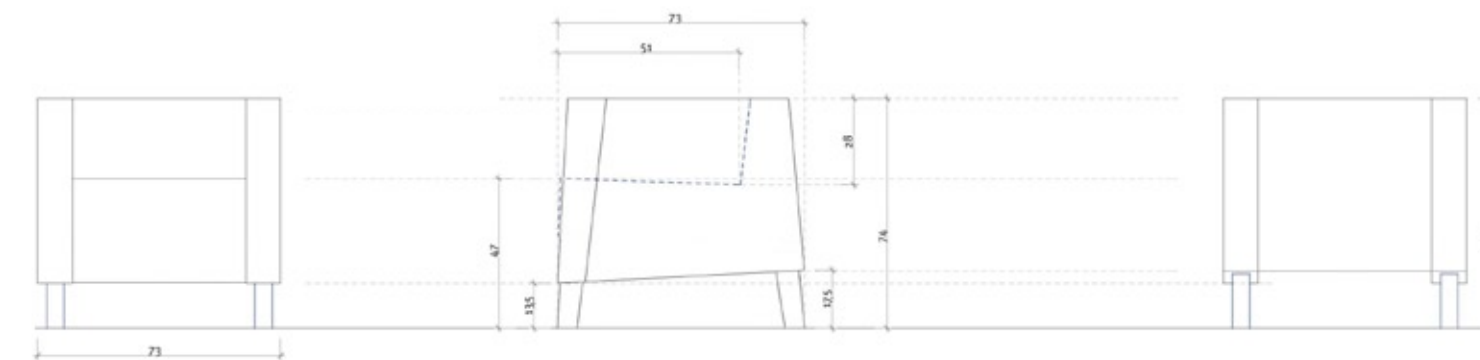

**Style and Design:** seat and back – fixed, decorative stitching – special double thread

**Legs:** solid wood – standard staining option available

**MERRY**

**LU**

MERRY+LU