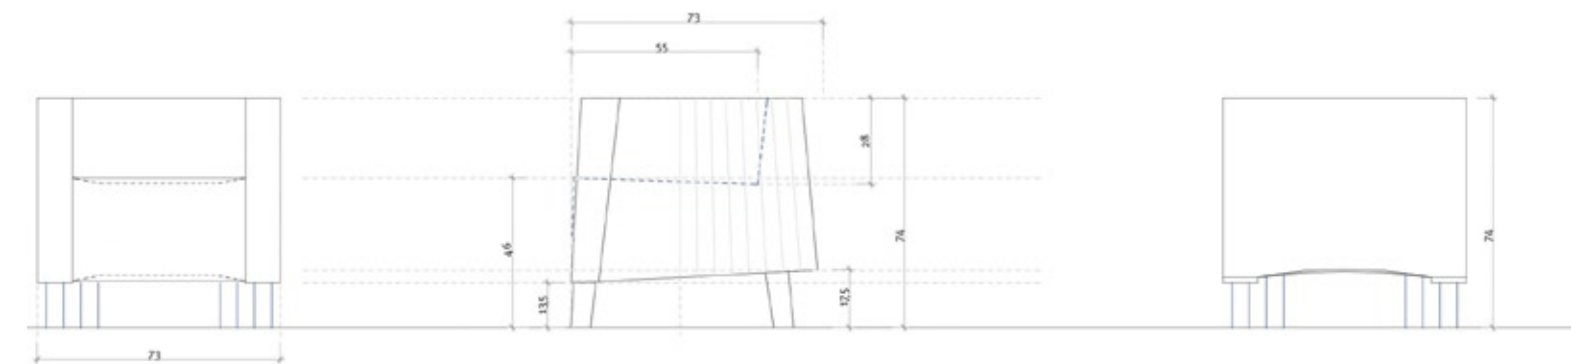

**Style and Design:** seat and back – fixed, decorative stitching – special double thread

**Legs:** solid wood – standard staining option available

**MERRY**

**LU**

MERRY+LU